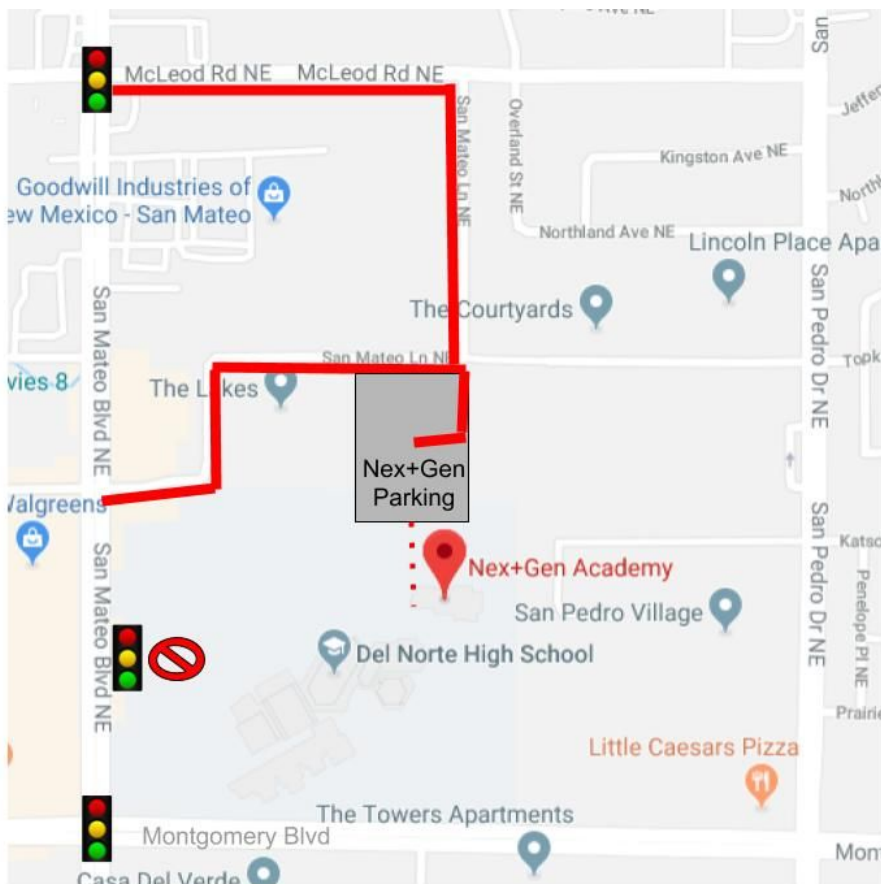

## Attending an event at nex+Gen Academy? (map)

Please park in the student parking lot! (The staff lot is tiny and will hold building staff and handicap passes only; we **cannot** block the fire lanes.)

**Route 1:** From San Mateo Blvd, turn East on San Mateo Lane. Follow the left turn, and right turn through the apartment complex. The parking lot is ahead on the right. The first (West) gate is the student drop-off loop, and there is no access to the parking lot. The SECOND (East) gate is the entrance to the parking lot.

**Route 2:** From San Mateo Blvd, turn East on McLeod at the stoplight. Turn South on San Mateo Lane, the parking lot (East gate) is straight ahead.